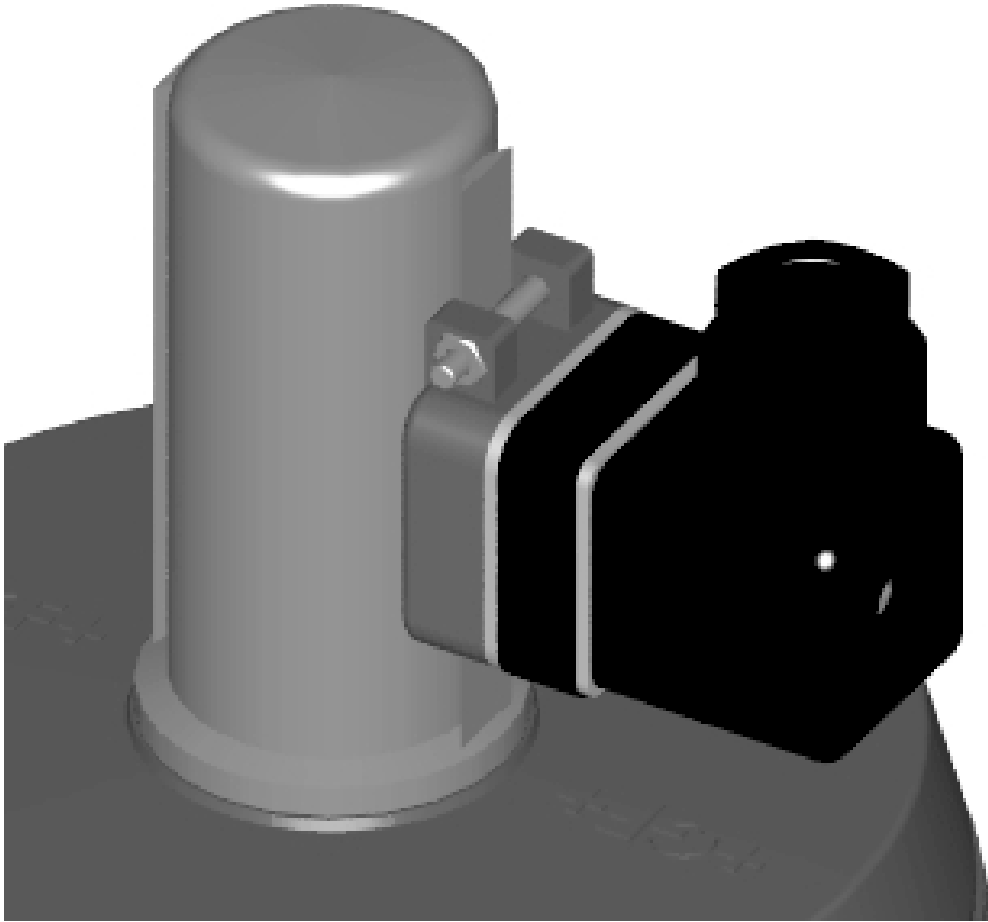

Electric Position Indicator Type ER 55

Product Characteristics

- **Very compact design**
- **Visual and electric indication of valve position**
- **Same design for DN 15 to DN 150**
- **Protection class IP 65**
- **Very easy installation**
- **Indication for the open or closed positions**

General

Electric position indicators are used to signal the valve positions. The Georg Fischer position indicator type ER 55 can be screwed directly into the diaphragm

valve series Diastar type 028/025 and can indicate a valve position, open or closed. The switching point can be easily set with the adjustable Reed contact.

Max. continuous current: 200 mA

Peak switch – on current: 500 mA

(use contact protection relay in case of inductive load)

Contact fitted: monostable reed contact

Connection: Standard plug DIN/EN 175301

Mode of protection:

Picture: valve in closed position

Spare parts

Reed contact 198 804 875

Components/mounting

1 Unscrew indicator cap on actuator

2 Screw adaptor (1) into insert (2)

3 Snap magnet holder (3) onto indicator pin (4)