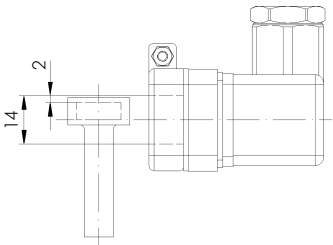

IP 65 as per IEC/EN 60529

Dimensions (mm)

Ordering data

ER 55-1: DN15–50: 199 190 462

ER 55-2: DN65–150: 199 190 464

X: 199 190 462: 75 mm

199 190 464: 85 mm

Adjustment

Set reed contact to the requested switching point, add another 2 mm and fix it with the fixing screw (7).

N/C when valve open

N/O when valve closed

Picture: valve in open position

N/C when valve closed

N/O when valve open