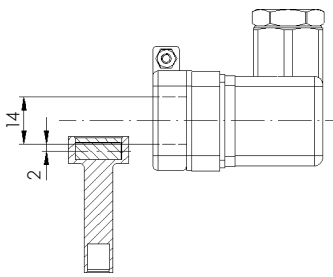

General

Electric position indicators are used to signal the valve positions. The Georg Fischer position indicator type ER 55 can be screwed directly into the diaphragm

valve series Diastar type 028/025 and can indicate a valve position, open or closed. The switching point can be easily set with the adjustable Reed contact.

IP 65 as per IEC/EN 60529

Dimensions (mm)

Ordering data

ER 55-1: DN15–50: 199 190 462

ER 55-2: DN65–150: 199 190 464

X: 199 190 462: 75 mm

199 190 464: 85 mm

Adjustment

Set reed contact to the requested switching point, add another 2 mm and fix it with the fixing screw (7).

N/C when valve open

N/O when valve closed

Picture: valve in open position

N/C when valve closed

N/O when valve open

Picture: valve in closed position

Spare parts

Reed contact 198 804 875

Components/mounting

1 Unscrew indicator cap on actuator

2 Screw adaptor (1) into insert (2)

3 Snap magnet holder (3) onto indicator pin (4)