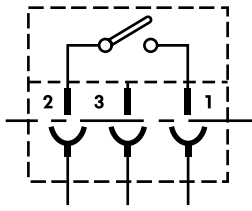

Technical data

Wiring diagram

Nominal voltage: 250 V, 50–60 Hz max.

Max. continuous current: 200 mA

Peak switch – on current: 500 mA

(use contact protection relay in case of inductive load)

Contact fitted: monostable reed contact

Connection: Standard plug DIN/EN 175301

Mode of protection:

IP 65 as per IEC/EN 60529