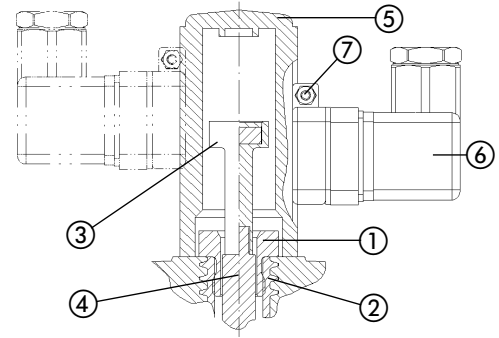

IP 65 as per IEC/EN 60529

Dimensions (mm)

Ordering data

ER 55-1: DN15–50: 199 190 462

ER 55-2: DN65–150: 199 190 464

X: 199 190 462: 75 mm

199 190 464: 85 mm

Adjustment

Set reed contact to the requested switching point, add another 2 mm and fix it with the fixing screw (7).

N/C when valve open

N/O when valve closed

Picture: valve in open position

N/C when valve closed

N/O when valve open

Picture: valve in closed position

Spare parts

Reed contact 198 804 875

Components/mounting

1 Unscrew indicator cap on actuator

2 Screw adaptor (1) into insert (2)

3 Snap magnet holder (3) onto indicator pin (4)