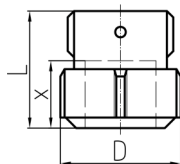

Dim. St [inch]	Dim. PE [mm]	NBR Code	D [mm]	L [mm]	x [mm]	x1 [mm]	
3/4	25 x 2,3	775 101 152	51	113	30 - 34	56	
1	32 x 3,0	775 101 153	59	119	30 - 34	56	

The technical data are not binding and not expressly warranted characteristics of the goods. They are subject to change. Our General Conditions of Sale apply.

Phone +41 -(0)52-631 1111

e-mail: info.ps@georgfischer.com

Internet: <http://www.piping.georgfischer.com>

GF Piping Systems Datasheet

valid from
3/23/09

PE x PE, black

Cap, black for PE SDR 11/S 5

Dim. PE [mm]	NBR Code	SP	kg	D [mm]	L [mm]	x [mm]	
20 x 2,0	775 451 201			45	46	31 - 33	
25 x 2,3	775 451 202			51	48	31 - 33	
32 x 3,0	775 451 203	15	0.784	59	52	31 - 33	
40 x 3,7	775 451 204	10	0.510	68	53	32 - 38	
50 x 4,6	775 451 205	10	0.594	75	57	35 - 43	
63 x 5,8	775 451 206	5	0.840	96	60	39 - 47	